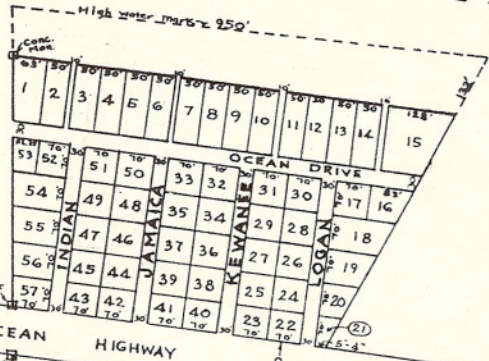

ATLANTIC OCEAN

MAE HALL McCABE, REALTOR
 REHOBOTH BEACH, DELAWARE
 EXCLUSIVE AGENT

SOUTH BETHANY CORPORATION.

SOUTH BETHANY CORPORATION.

NOTE:
 All Data for this Drawing furnished
 By Isaac L. Bennett Surveyor.

MAY 15, 1954

YORK BEACH INC.
 MELVIN JOSEPH President.
 Survey and Layout By Isaac L. Bennett Surveyor.
 Drawing By: E. L. Simpsen.
 Scale 1" = 200'

Lands formerly of Ebe Taylor