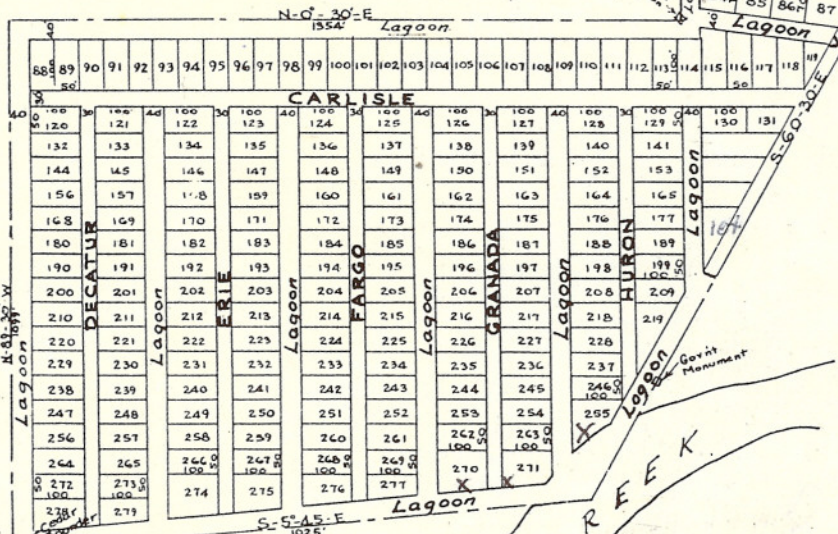

ATLANTIC OCEAN

MAE HALL McCABE, REALTOR
 REHOBOTH BEACH, DELAWARE
 EXCLUSIVE AGENT

SOUTH BETHANY CORPORATION.

SOUTH BETHANY CORPORATION.

NOTE:
 All Data for this Drawing furnished
 By Isaac L. Bennett Surveyor.

MAY 15, 1954

YORK BEACH INC.
 MELVIN JOSEPH President.
 Survey and Layout By Isaac L. Bennett Surveyor.
 Drawing By: E. L. Simpsen.
 Scale 1" = 200'

Lands formerly of Ebe Taylor